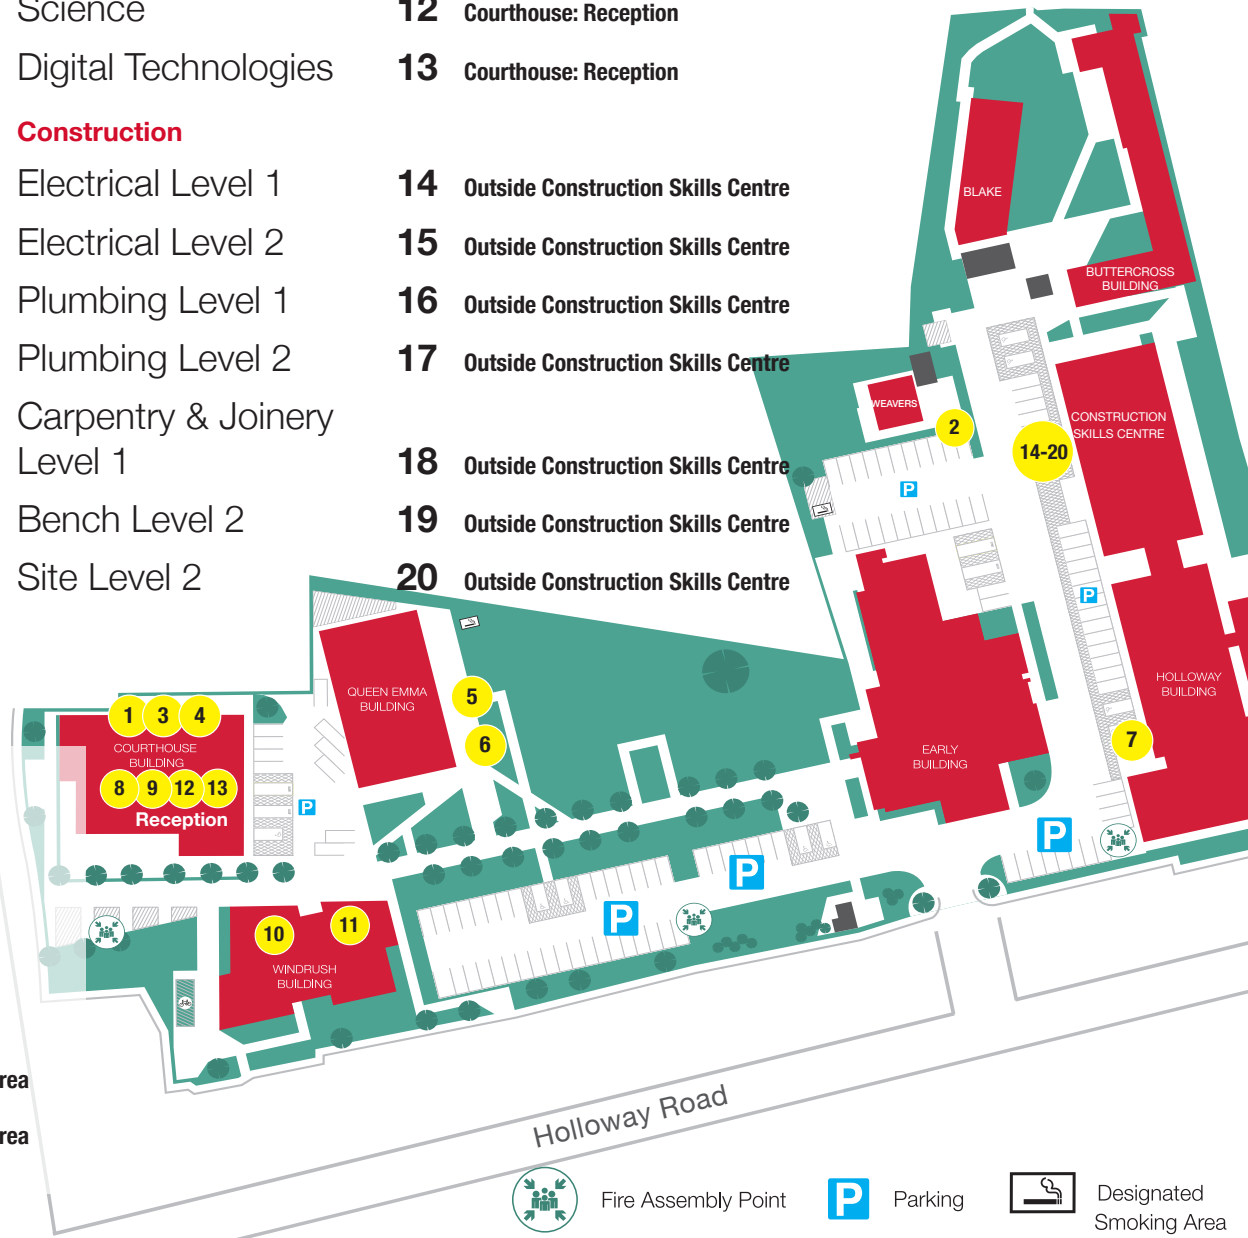

Witney: arrival venues 2021

Access to Learning

Fast Forward	1	Courthouse: Reception
Gateway	2	Weavers: outside the front

The Oxfordshire Business and Enterprise School (TOBES)

Business Level 2/Level 3		
Year 1/Year 2	3	Courthouse: Reception
Sport Year 1/Year 2	4	Courthouse: Reception

Creative Industries

Art and Design		
Levels 1-3, Year 1/Year 2	5	Queen Emma: outside front entrance
Media and Games		
Level 3, Year 1/Year 2	6	Queen Emma: outside front entrance
Music Technology		
Level 3, Year 1/Year 2	7	Holloway: outside, front of entrance

Service Industries

T Level: Education & Childcare, Health & Social Care Level 1	8	Courthouse: Reception
T Level: Health, Transition Level 2	9	Courthouse: Reception
Hairdressing	10	Windrush - Reception area
Beauty	11	Windrush - Reception area

Technology

Science	12	Courthouse: Reception
Digital Technologies	13	Courthouse: Reception

Construction

Electrical Level 1	14	Outside Construction Skills Centre
Electrical Level 2	15	Outside Construction Skills Centre
Plumbing Level 1	16	Outside Construction Skills Centre
Plumbing Level 2	17	Outside Construction Skills Centre
Carpentry & Joinery		
Level 1	18	Outside Construction Skills Centre
Bench Level 2	19	Outside Construction Skills Centre
Site Level 2	20	Outside Construction Skills Centre

Fire Assembly Point

Parking

Designated Smoking Area